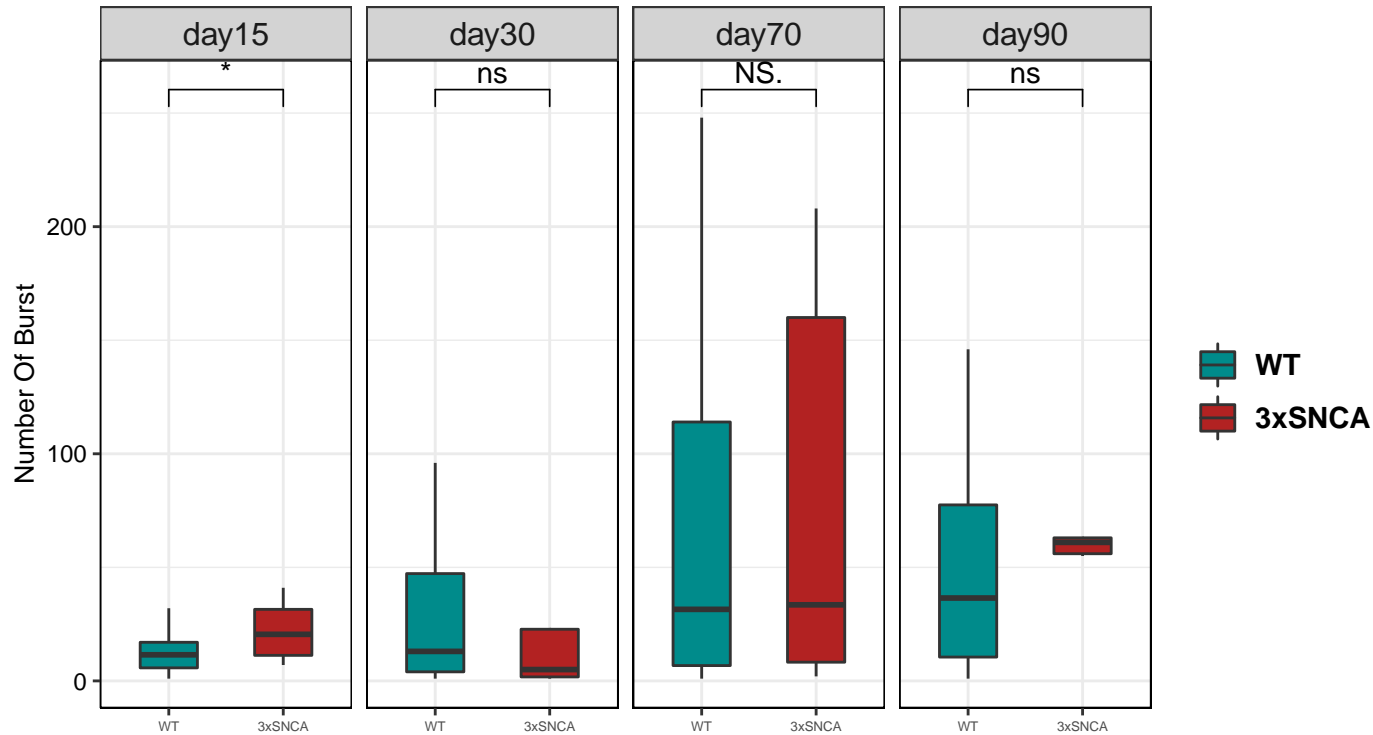

# Number Of Burst

Wilcox-test, \*\*\*p=0.001, \*\*p=0.01, \*p=0.05