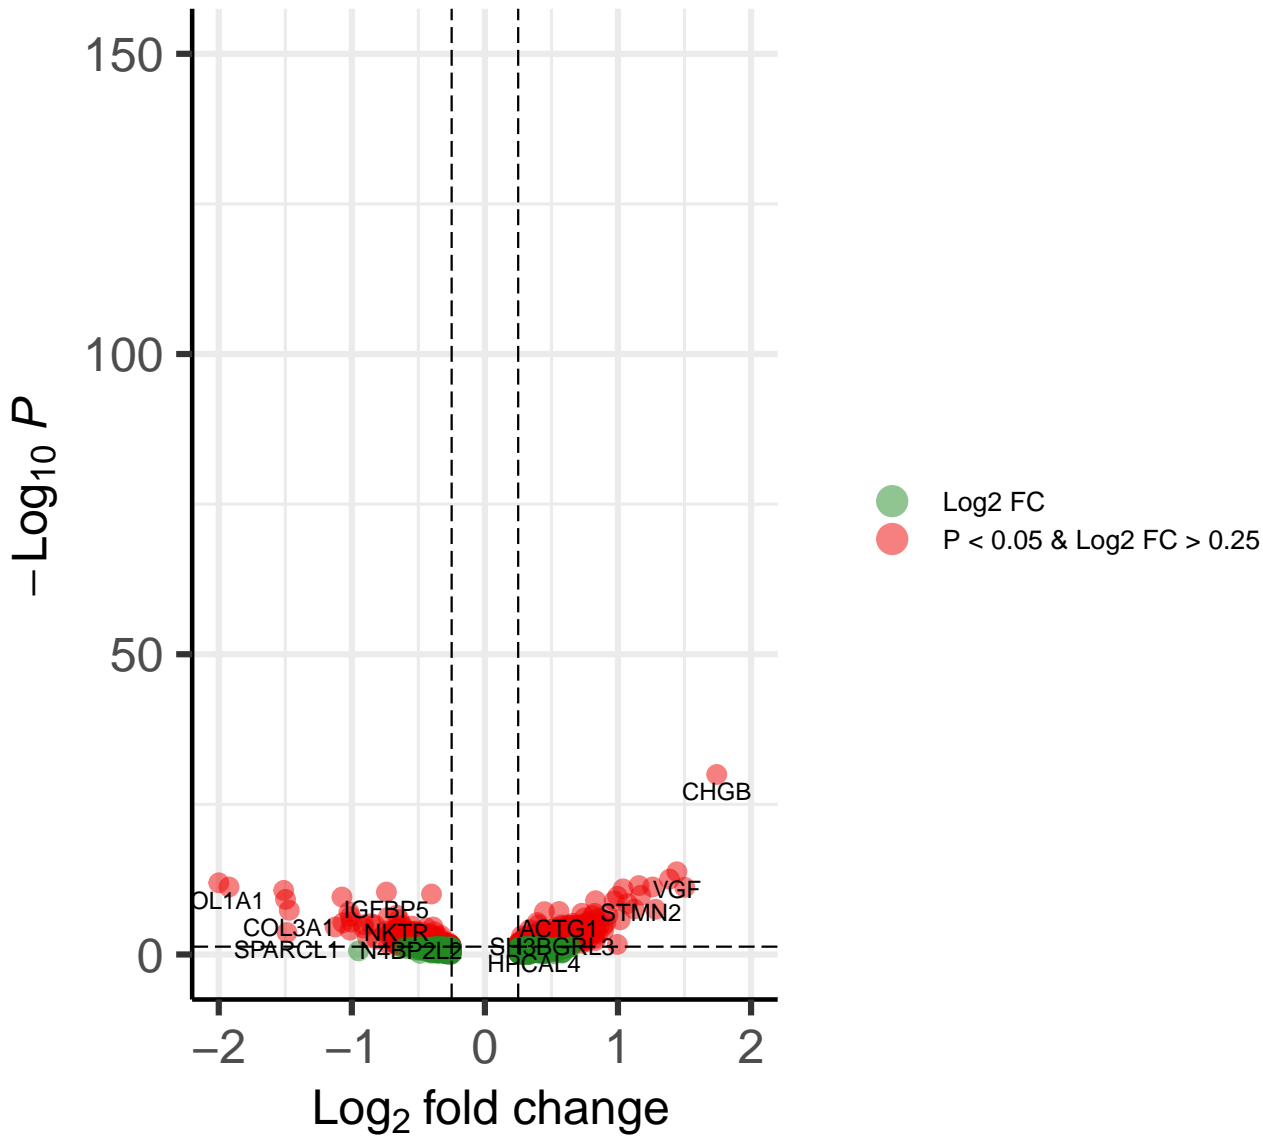

DEGs MOs_MUT vs MOs_WT 35 days

total = 1573 variables