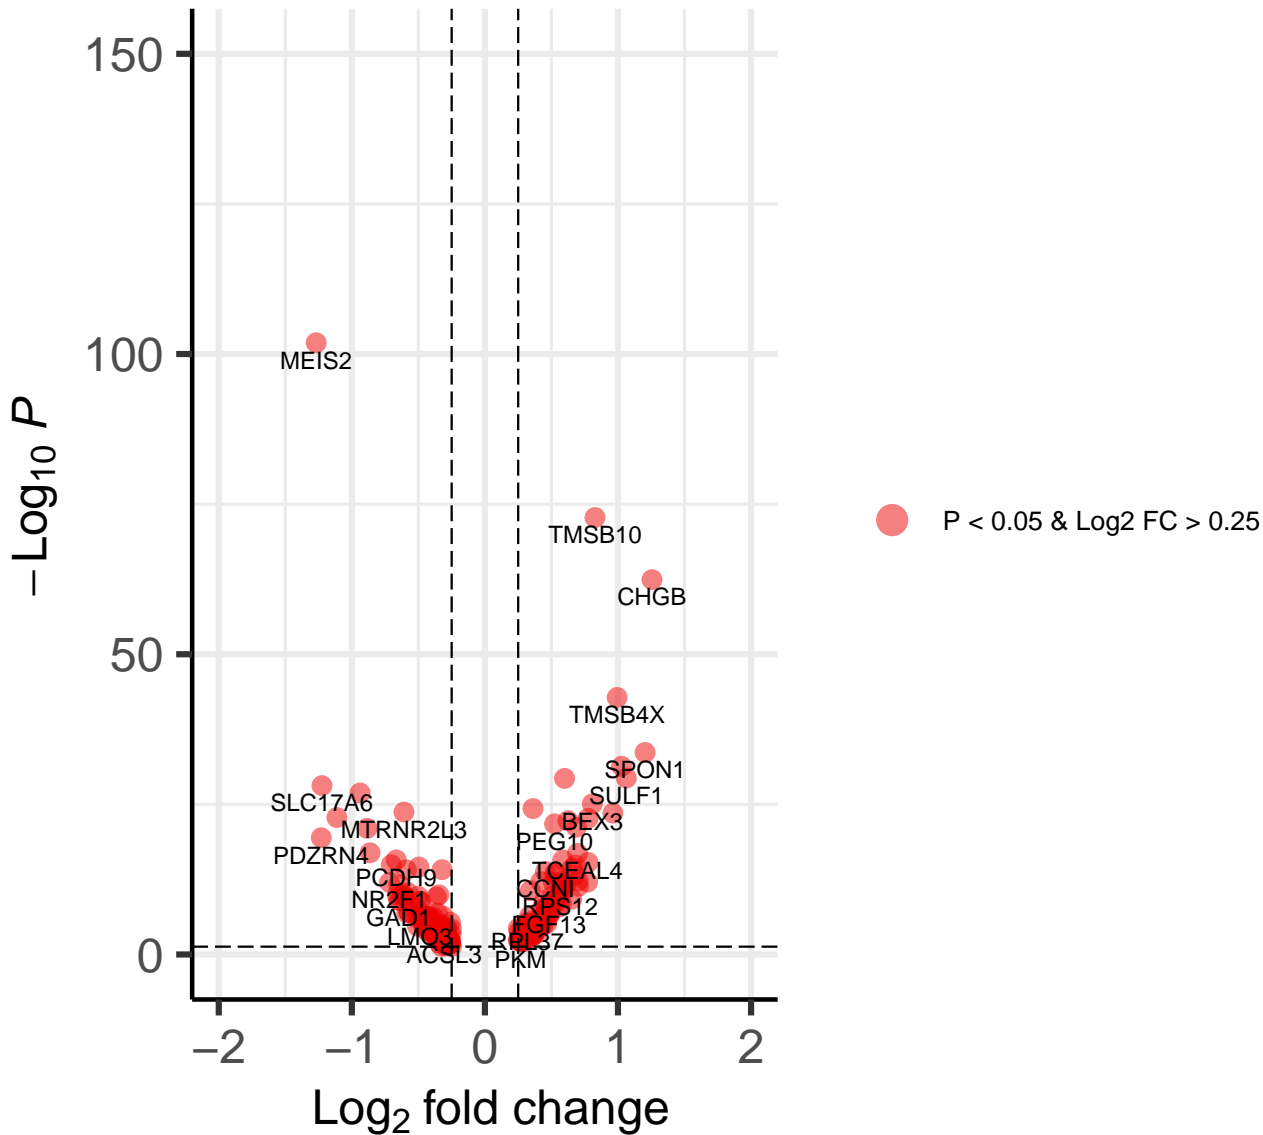

DEGs MOs_MUT vs MOs_WT 35 days

total = 247 variables