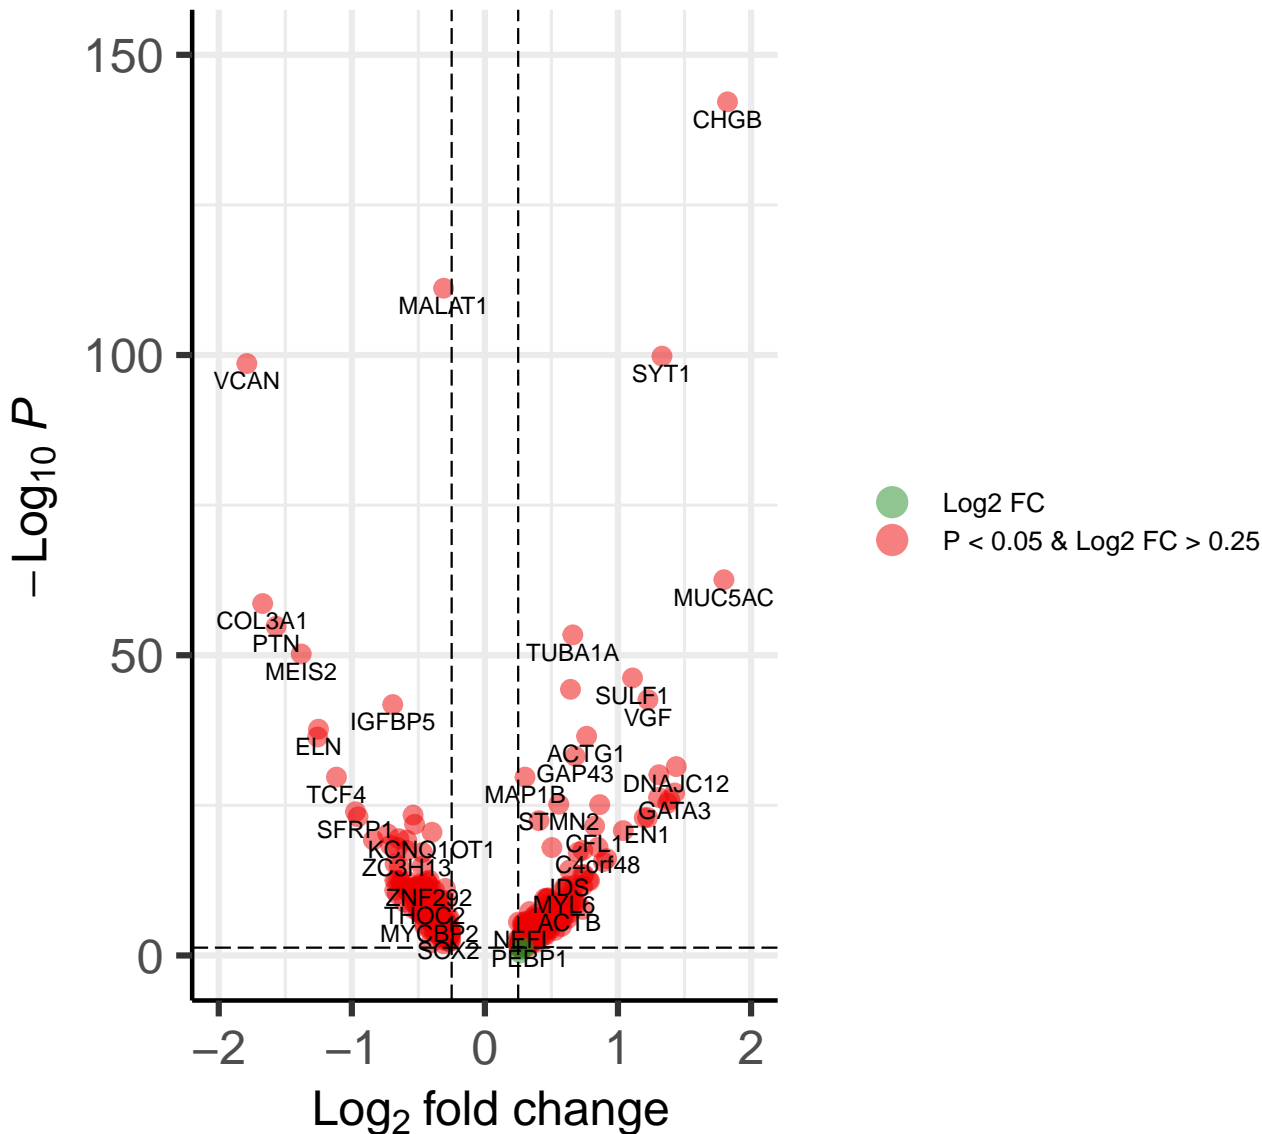

# DEGs MOs\_MUT vs MOs\_WT 35 days

total = 348 variables