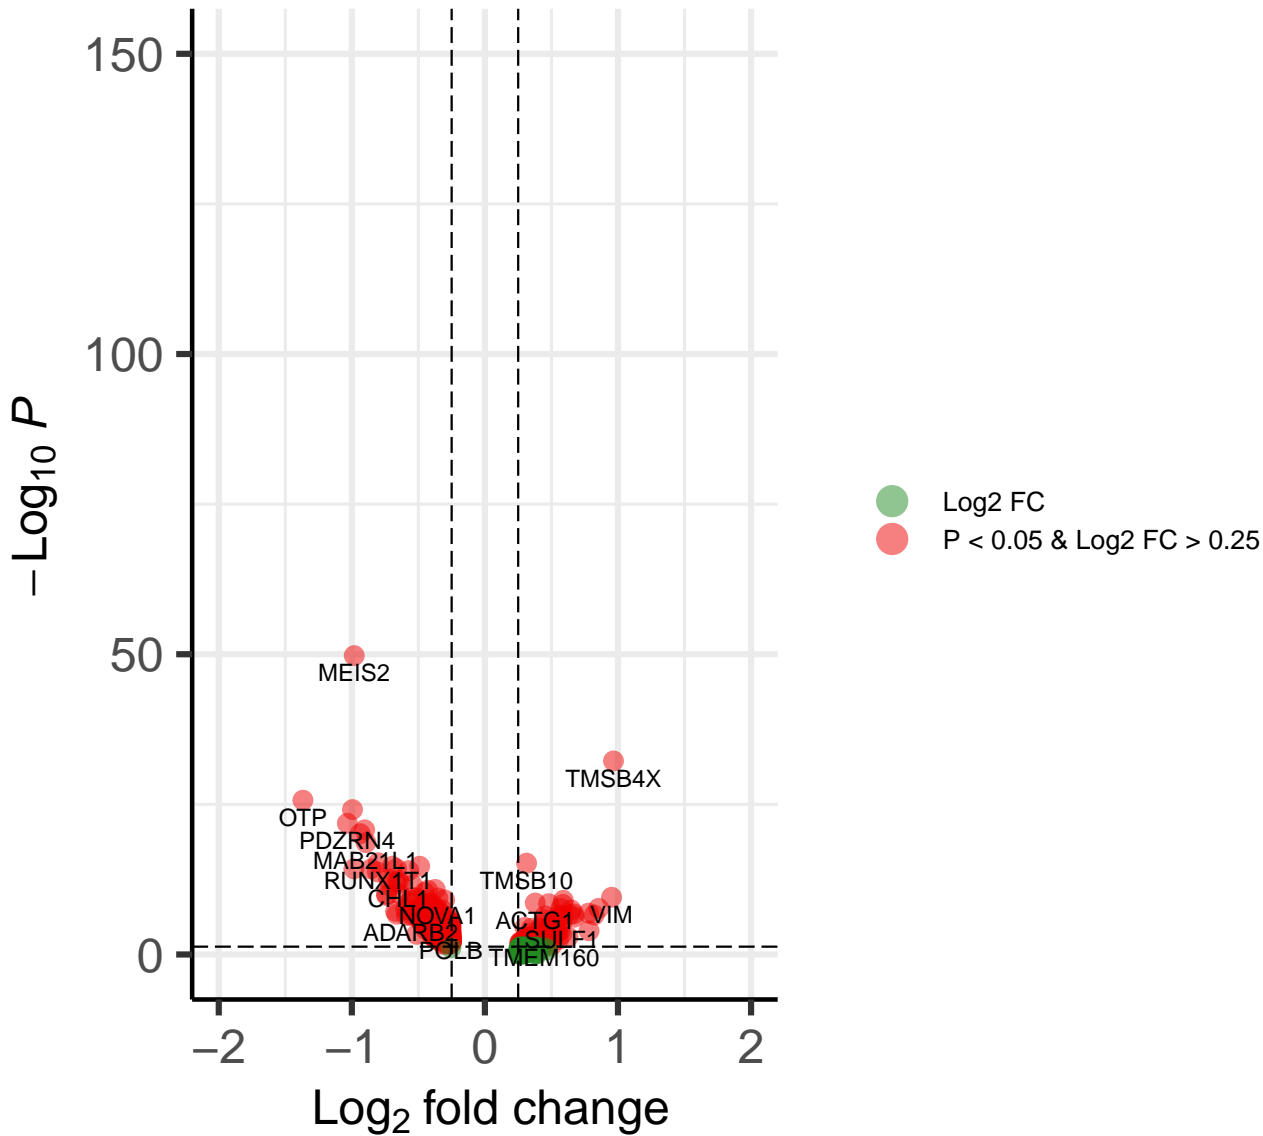

DEGs MOs_MUT vs MOs_WT 35 days

total = 581 variables