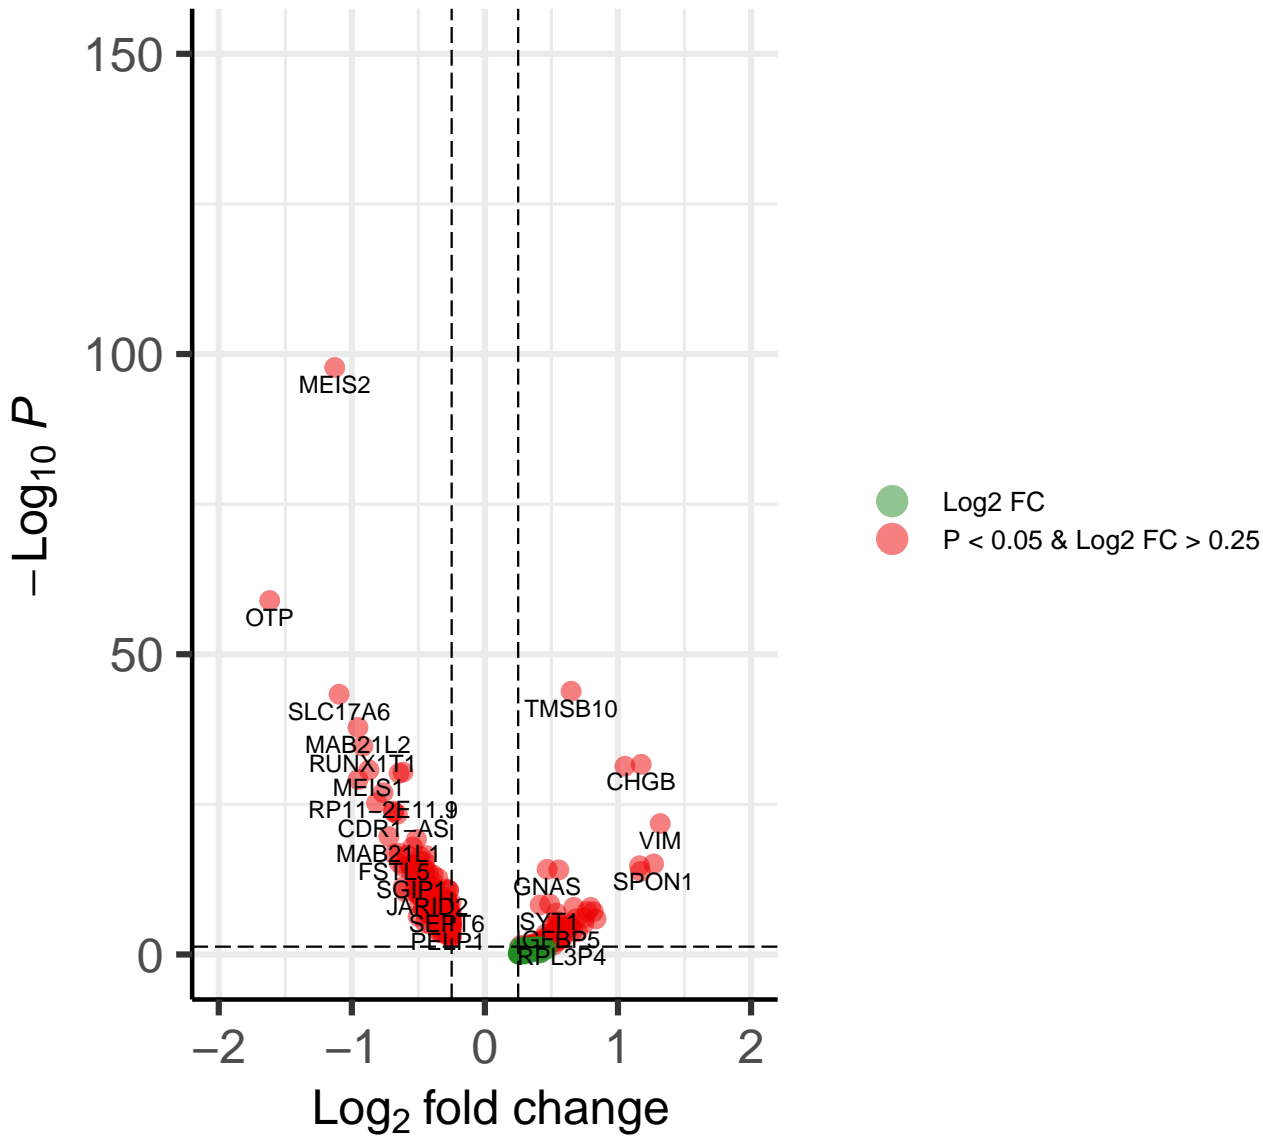

# DEGs MOs\_MUT vs MOs\_WT 35 days

total = 443 variables