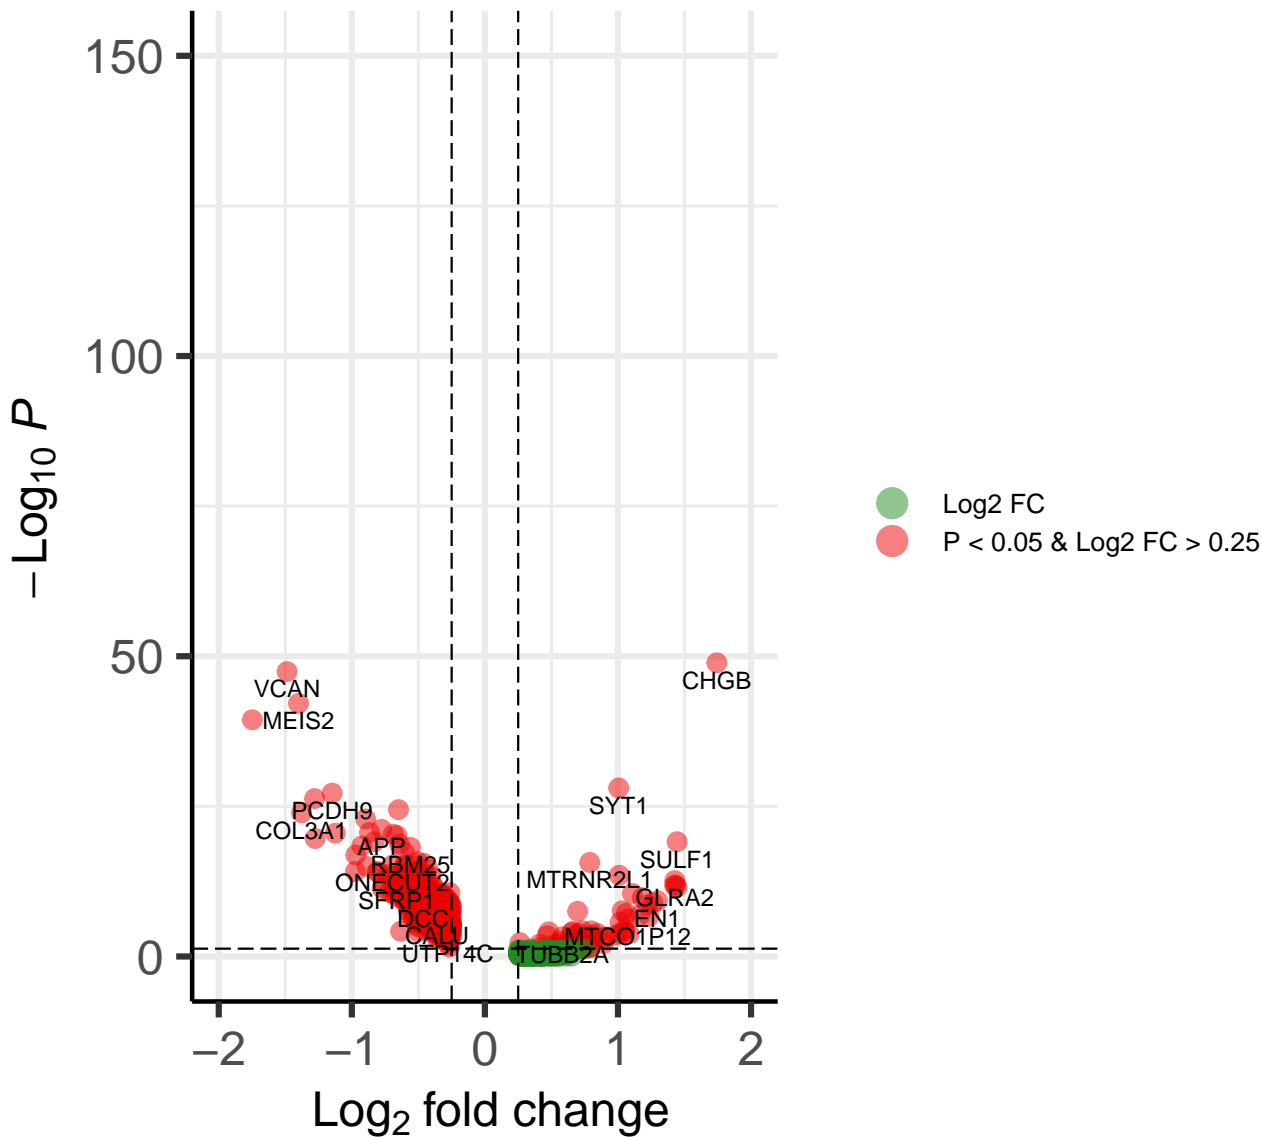

DEGs MOs_MUT vs MOs_WT 35 days

total = 874 variables